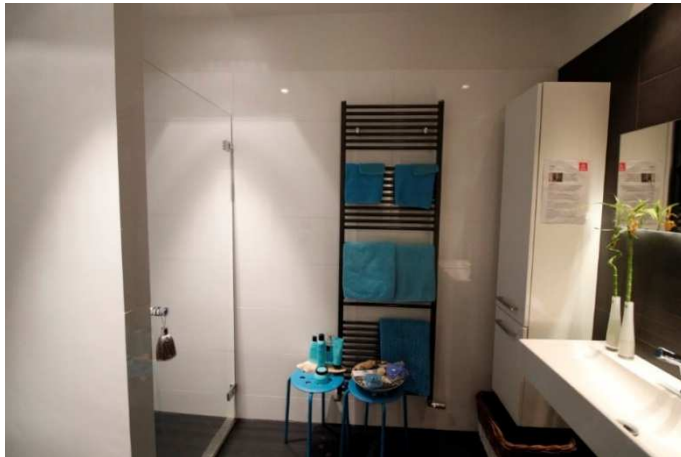

## Exclusive stay WK12 BASEMENT STUDIO, LONG-STAY.

A pleasant stay in our luxury STUDIO with a total area of approx. 60 m<sup>2</sup>, consisting of one living room and bedroom with open kitchen and a separate luxury shower room. Completely private as an independent unit located in the basement of our private home. You enter through your own entrance in a hall. From there to the living room-bedroom and / or the shower room.

This STUDIO can be rented for a certain period as a LONG-STAY (minimum 4 weeks). The STUDIO is luxuriously finished and fully furnished with its own kitchen including appliances and crockery (no dishwasher). Furthermore, a large desk with desk chair. (workplace). A large wardrobe and lounge sofa for min. 4 people. Furthermore, the STUDIO is fully equipped: coffee maker with fresh beans, flat screen TV, audio equipment, Apple TV, internet and WIFI.

In addition, the STUDIO has a separate luxury shower room with its own shower, toilet and sink.

The rooms are automatically ventilated and equipped with alarm detection (burglary and smoke alarm/ evacuation). Sufficient daylight with opening turn/ tilt window. Spaces have underfloor heating / cooling.

### Specific:

- AVAILABLE:
  - From:
  - Until:

*Living / bedroom with lounge sofa*

*Open kitchen*

*4 person dining table*

*King-size 2 person bed*

*Workplace, desk (internet) and AUDIO / TV*

*Separate luxury shower room, sink*