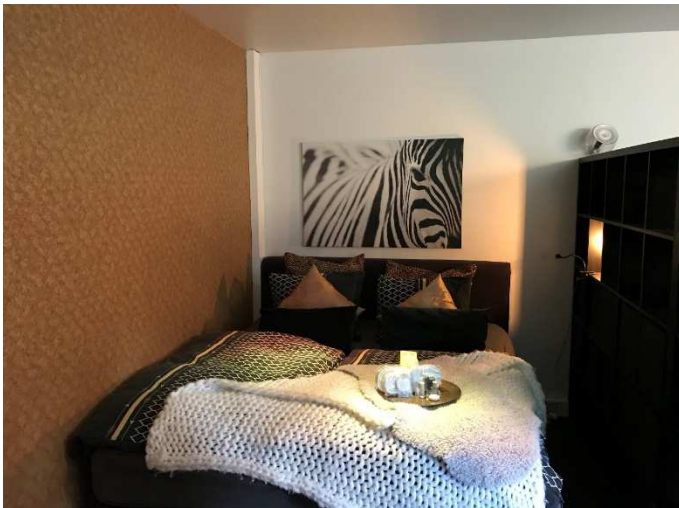

## Exclusive stay WK12 BASEMENT STUDIO, LONG-STAY.

A pleasant stay in our luxury STUDIO with a total area of approx. 60 m<sup>2</sup>, consisting of one living room and bedroom with open kitchen and a separate luxury shower room. Completely private as an independent unit located in the basement of our private home. You enter through your own entrance in a hall. From there to the living room-bedroom and / or the shower room.

### Specific:

- AVAILABLE:
  - From:
  - Until:

*Living / bedroom with lounge sofa*

*Open kitchen*

*4 person dining table*

*King-size 2 person bed*

*Workplace, desk (internet) and AUDIO / TV*

*Separate luxury shower room, sink*